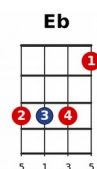

Boulevard Of Broken Dreams • Green Day

Intro (x2)

[Em] [G] [D] [A]

Verso 1

[Em] I walk a [G] lonely road

The [D] only one that [A] I have ever [Em] known

Don't know [G] where it goes

[D] But it's home to [A] me and I walk [Em] alone

[Em] [G] [D] [A]

Verso 2

[Em] I walk this [G] empty street

[D] On the Boule[A]vard of Broken [Em] Dreams

Where the [G] city sleeps

and [D] I'm the only [A] one and I walk [Em] alone

[G] [D] I walk [A] alone, I walk [Em] alone

[C] 'Til [G] then I [B] walk alone

Interludio

[Em] Ah-ah, [G] Ah-ah, [D] Ah-ah, [A] Aaah-[Em] ah,

Ah-ah, [G] Ah-ah, [D] Ah-ah [A]

Verso 3

[Em] I'm walking [G] down the line

[D] That divides me [A] somewhere in my [Em] mind

On the [G] border line

[D] Of the edge and [A] where I walk [Em] alone

[Em] [G] [D] [A] x2

Verso 4

[Em]Read bet[G]ween the lines
[D]What's fucked up and [A]everything's [Em]alright
Check my [G]vital signs
To [D]know I'm still [A]alive and I walk [Em]alone
[G][D]I walk [A]alone, I walk [Em]alone
[G][D]I walk [A]alone, I walk [Em]a...