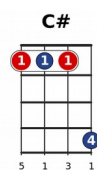

Boulevard Of Broken Dreams • Green Day

Intro (x2)

[Em] [G] [D] [A]

Verso 1

[Em] I walk a [G] lonely road

The [D] only one that [A] I have ever [Em] known

Don't know [G] where it goes

[D] But it's home to [A] me and I walk [Em] alone

[C] 'Til [G] then I [B] walk alone

Interludio

[Em] Ah-ah, [G] Ah-ah, [D] Ah-ah, [A] Aaah-[Em] ah,

Ah-ah, [G] Ah-ah, [D] Ah-ah [A]

Verso 3

[Em] I'm walking [G] down the line

[D] That divides me [A] somewhere in my [Em] mind

On the [G] border line

[D] Of the edge and [A] where I walk [Em] alone

[Em] [G] [D] [A] x2

Verso 4

[Em]Read bet[G]ween the lines
[D]What's fucked up and [A]everything's [Em]alright
Check my [G]vital signs
To [D]know I'm still [A]alive and I walk [Em]alone
[G][D]I walk [A]alone, I walk [Em]alone
[G][D]I walk [A]alone, I walk [Em]a...