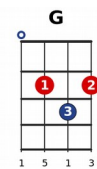

Boulevard Of Broken Dreams • Green Day

Intro (x2)

[Em] [G] [D] [A]

Verso 1

[Em] I walk a [G] lonely road

The [D] only one that [A] I have ever [Em] known

Don't know [G] where it goes

[D] But it's home to [A] me and I walk [Em] alone

[Em] [G] [D] [A]

Verso 2

[Em] I walk this [G] empty street

[D] On the Boule[A]vard of Broken [Em] Dreams

Where the [G] city sleeps

and [D] I'm the only [A] one and I walk [Em] alone

[G] [D] I walk [A] alone, I walk [Em] alone

[C] 'Til [G] then I [B] walk alone

Interludio

[Em] Ah-ah, [G] Ah-ah, [D] Ah-ah, [A] Aaah-[Em] ah,

Ah-ah, [G] Ah-ah, [D] Ah-ah [A]

Verso 3

[Em] I'm walking [G] down the line

[D] That divides me [A] somewhere in my [Em] mind

On the [G] border line

[D] Of the edge and [A] where I walk [Em] alone

[Em] [G] [D] [A] x2

Verso 4

[Em]Read bet[G]ween the lines
[D]What's fucked up and [A]everything's [Em]alright
Check my [G]vital signs
To [D]know I'm still [A]alive and I walk [Em]alone
[G][D]I walk [A]alone, I walk [Em]alone
[G][D]I walk [A]alone, I walk [Em]a...