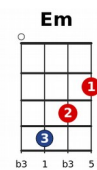

Boulevard Of Broken Dreams • Green Day

Intro (x2)

[Em] [G] [D] [A]

Verso 1

[Em] I walk a [G] lonely road

The [D] only one that [A] I have ever [Em] known

Don't know [G] where it goes

[D] But it's home to [A] me and I walk [Em] alone

[Em] [G] [D] [A]

Verso 2

[Em] I walk this [G] empty street

[D] On the Boule[A]vard of Broken [Em] Dreams

Where the [G] city sleeps

and [D] I'm the only [A] one and I walk [Em] alone

[G] [D] I walk [A] alone, I walk [Em] alone

[C] 'Til [G] then I [B] walk alone

Interludio

[Em] Ah-ah, [G] Ah-ah, [D] Ah-ah, [A] Aaah-[Em] ah,

Ah-ah, [G] Ah-ah, [D] Ah-ah [A]

Verso 3

[Em] I'm walking [G] down the line

[D] That divides me [A] somewhere in my [Em] mind

On the [G] border line

[D] Of the edge and [A] where I walk [Em] alone

[Em] [G] [D] [A] x2

Verso 4

[Em]Read bet[G]ween the lines
[D]What's fucked up and [A]everything's [Em]alright
Check my [G]vital signs
To [D]know I'm still [A]alive and I walk [Em]alone
[G][D]I walk [A]alone, I walk [Em]alone
[G][D]I walk [A]alone, I walk [Em]a...