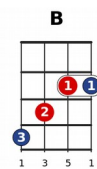

Boulevard Of Broken Dreams • Green Day

Intro (x2)

[Em] [G] [D] [A]

Verso 1

[Em] I walk a [G] lonely road

The [D] only one that [A] I have ever [Em] known

Don't know [G] where it goes

[D] But it's home to [A] me and I walk [Em] alone

[G] [D] I walk [A] alone, I walk [Em] a...

Estribillo

[C] My [G] shadow's the [D] only one that [Em] walks beside me

[C] My [G] shallow [D] heart's the only [Em] thing that's beating

[C] Some[G]times I [D] wish someone out [Em] there will find me

[C] 'Til [G] then I [B] walk alone

Interludio

[Em] Ah-ah, [G] Ah-ah, [D] Ah-ah, [A] Aaah-[Em] ah,

Ah-ah, [G] Ah-ah, [D] Ah-ah [A]

Verso 3

[Em] I'm walking [G] down the line

[D] That divides me [A] somewhere in my [Em] mind

On the [G] border line

[D] Of the edge and [A] where I walk [Em] alone

[Em] [G] [D] [A] x2

Verso 4

[Em]Read bet[G]ween the lines
[D]What's fucked up and [A]everything's [Em]alright
Check my [G]vital signs
To [D]know I'm still [A]alive and I walk [Em]alone
[G][D]I walk [A]alone, I walk [Em]alone
[G][D]I walk [A]alone, I walk [Em]a...