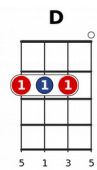

Boulevard Of Broken Dreams • Green Day

Intro (x2)

[Em] [G] [D] [A]

Verso 1

[Em] I walk a [G] lonely road

The [D] only one that [A] I have ever [Em] known

Don't know [G] where it goes

[D] But it's home to [A] me and I walk [Em] alone

[Em] [G] [D] [A]

Verso 2

[Em] I walk this [G] empty street

[D] On the Boule[A]vard of Broken [Em] Dreams

Where the [G] city sleeps

and [D] I'm the only [A] one and I walk [Em] alone

[G] [D] I walk [A] alone, I walk [Em] alone

[C] 'Til [G] then I [B] walk alone

Interludio

[Em] Ah-ah, [G] Ah-ah, [D] Ah-ah, [A] Aaah-[Em] ah,

Ah-ah, [G] Ah-ah, [D] Ah-ah [A]

Verso 3

[Em] I'm walking [G] down the line

[D] That divides me [A] somewhere in my [Em] mind

On the [G] border line

[D] Of the edge and [A] where I walk [Em] alone

[Em] [G] [D] [A] x2

Verso 4

[Em]Read bet[G]ween the lines
[D]What's fucked up and [A]everything's [Em]alright
Check my [G]vital signs
To [D]know I'm still [A]alive and I walk [Em]alone
[G][D]I walk [A]alone, I walk [Em]alone
[G][D]I walk [A]alone, I walk [Em]a...