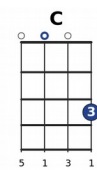

Boulevard Of Broken Dreams • Green Day

Intro (x2)

[Em] [G] [D] [A]

Verso 1

[Em] I walk a [G] lonely road

The [D] only one that [A] I have ever [Em] known

Don't know [G] where it goes

[D] But it's home to [A] me and I walk [Em] alone

[Em] [G] [D] [A]

Verso 2

[Em] I walk this [G] empty street

[D] On the Boule[A]vard of Broken [Em] Dreams

Where the [G] city sleeps

and [D] I'm the only [A] one and I walk [Em] alone

[G] [D] I walk [A] alone, I walk [Em] alone

[C] 'Til [G] then I [B] walk alone

Interludio

[Em] Ah-ah, [G] Ah-ah, [D] Ah-ah, [A] Aaah-[Em] ah,

Ah-ah, [G] Ah-ah, [D] Ah-ah [A]

Verso 3

[Em] I'm walking [G] down the line

[D] That divides me [A] somewhere in my [Em] mind

On the [G] border line

[D] Of the edge and [A] where I walk [Em] alone

[Em] [G] [D] [A] x2

Verso 4

[Em]Read bet[G]ween the lines
[D]What's fucked up and [A]everything's [Em]alright
Check my [G]vital signs
To [D]know I'm still [A]alive and I walk [Em]alone
[G][D]I walk [A]alone, I walk [Em]alone
[G][D]I walk [A]alone, I walk [Em]a...