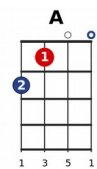

Boulevard Of Broken Dreams • Green Day

Intro (x2)

[Em] [G] [D] [A]

Verso 1

[Em] I walk a [G] lonely road

The [D] only one that [A] I have ever [Em] known

Don't know [G] where it goes

[D] But it's home to [A] me and I walk [Em] alone

[G] [D] I walk [A] alone, I walk [Em] a...

Estribillo

[C] My [G] shadow's the [D] only one that [Em] walks beside me

[C] My [G] shallow [D] heart's the only [Em] thing that's beating

[C] Some[G]times I [D] wish someone out [Em] there will find me

[C] 'Til [G] then I [B] walk alone

Interludio

[Em] Ah-ah, [G] Ah-ah, [D] Ah-ah, [A] Aaah-[Em] ah,

Ah-ah, [G] Ah-ah, [D] Ah-ah [A]

Verso 3

[Em] I'm walking [G] down the line

[D] That divides me [A] somewhere in my [Em] mind

On the [G] border line

[D] Of the edge and [A] where I walk [Em] alone

[Em] [G] [D] [A] x2

Verso 4

[Em]Read bet[G]ween the lines
[D]What's fucked up and [A]everything's [Em]alright
Check my [G]vital signs
To [D]know I'm still [A]alive and I walk [Em]alone
[G][D]I walk [A]alone, I walk [Em]alone
[G][D]I walk [A]alone, I walk [Em]a...