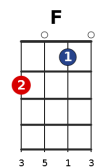

Little Talks • Of Monsters and Men

Intro

Dm Bbmaj7 F C
Hey!
Dm Bbmaj7 F C
Hey!
Dm Bbmaj7 F C
Hey!
Dm Bbmaj7 F C

Verso 1

Dm Bbmaj7 F
I don't like walking around this old and empty house.
Dm Bbmaj7 F
So hold my hand, I'll walk with you my dear
Dm Bbmaj7 F
The stairs creak as I sleep, it's keeping me awake
Dm Bbmaj7 F
It's the house telling you to close your eyes
Dm Bbmaj7 F
Some days I can't even dress myself.
Dm Bbmaj7 F
It's killing me to see you this way.

Pre-Estribillo

Dm Bbmaj7
'Cause though the truth may vary
F C Dm Bbmaj7 F C
this ship will carry our bodies safe to shore.

Dm Bbmaj7 F C
Hey!
Dm Bbmaj7 F C
Hey!
Dm Bbmaj7 F C
Hey!
Dm Bbmaj7 F C

Verso 2

Dm Bbmaj7 F
There's an old voice in my head that's holding me back
Dm Bbmaj7 F
Well tell her that I miss our little talks.
Dm Bbmaj7 F
Soon it will all be over, buried with our past