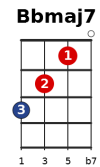

Little Talks • Of Monsters and Men

Intro

Dm Bbmaj7 F C
Hey!
Dm Bbmaj7 F C
Hey!
Dm Bbmaj7 F C
Hey!
Dm Bbmaj7 F C

Verso 1

Dm Bbmaj7 F
I don't like walking around this old and empty house.
Dm Bbmaj7 F
So hold my hand, I'll walk with you my dear
Dm Bbmaj7 F
The stairs creak as I sleep, it's keeping me awake
Dm Bbmaj7 F
It's the house telling you to close your eyes
Dm Bbmaj7 F
Some days I can't even dress myself.
Dm Bbmaj7 F
It's killing me to see you this way.

Pre-Estribillo

Dm Bbmaj7
'Cause though the truth may vary
F C Dm Bbmaj7 F C
this ship will carry our bodies safe to shore.

Dm Bbmaj7 F C
Hey!
Dm Bbmaj7 F C
Hey!
Dm Bbmaj7 F C
Hey!
Dm Bbmaj7 F C

Verso 2

Dm Bbmaj7 F
There's an old voice in my head that's holding me back
Dm Bbmaj7 F
Well tell her that I miss our little talks.
Dm Bbmaj7 F
Soon it will all be over, buried with our past

Pre-Estribillo

Dm Bbmaj7
'Cause though the truth may vary
F C Dm Bbmaj7 F C
this ship will carry our bodies safe to shore. Hey!

Estribillo

Dm Bbmaj7 F C
Don't listen to a word I say (Hey!)
Dm Bbmaj7 F C
The screams all sound the same. (Hey!)
Dm Bbm7
'Cause though the truth may vary
F C Dm Bbmaj7 F C
this ship will carry our bodies safe to shore