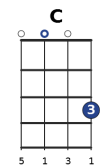

Little Talks • Of Monsters and Men

Intro

Dm Bbmaj7 F C
Hey!
Dm Bbmaj7 F C
Hey!
Dm Bbmaj7 F C
Hey!
Dm Bbmaj7 F C

Verso 1

Dm Bbmaj7 F
I don't like walking around this old and empty house.
Dm Bbmaj7 F
So hold my hand, I'll walk with you my dear
Dm Bbmaj7 F
The stairs creak as I sleep, it's keeping me awake
Dm Bbmaj7 F
It's the house telling you to close your eyes
Dm Bbmaj7 F
Some days I can't even dress myself.
Dm Bbmaj7 F
It's killing me to see you this way.

Pre-Estribillo

Dm Bbmaj7
'Cause though the truth may vary
F C Dm Bbmaj7 F C
this ship will carry our bodies safe to shore.

Dm Bbmaj7 F C
Hey!
Dm Bbmaj7 F C
Hey!
Dm Bbmaj7 F C
Hey!
Dm Bbmaj7 F C

Verso 2

Dm Bbmaj7 F
There's an old voice in my head that's holding me back
Dm Bbmaj7 F
Well tell her that I miss our little talks.
Dm Bbmaj7 F
Soon it will all be over, buried with our past

Pre-Estribillo

Dm Bbmaj7
'Cause though the truth may vary
F C Dm Bbmaj7 F C
this ship will carry our bodies safe to shore. Hey!

Estribillo

Dm Bbmaj7 F C
Don't listen to a word I say (Hey!)
Dm Bbmaj7 F C
The screams all sound the same. (Hey!)
Dm Bbm7
'Cause though the truth may vary
F C Dm Bbmaj7 F C
this ship will carry our bodies safe to shore