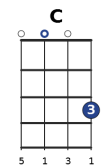

Little Talks • Of Monsters and Men

Intro

Dm Bbmaj7 F C
Hey!
Dm Bbmaj7 F C
Hey!
Dm Bbmaj7 F C
Hey!
Dm Bbmaj7 F C

Verso 1

Dm Bbmaj7 F
I don't like walking around this old and empty house.
Dm Bbmaj7 F
So hold my hand, I'll walk with you my dear
Dm Bbmaj7 F
The stairs creak as I sleep, it's keeping me awake
Dm Bbmaj7 F
It's the house telling you to close your eyes
Dm Bbmaj7 F
Some days I can't even dress myself.
Dm Bbmaj7 F
It's killing me to see you this way.

Pre-Estribillo

Dm Bbmaj7
'Cause though the truth may vary
F C Dm Bbmaj7 F C
this ship will carry our bodies safe to shore.

Dm Bbmaj7 F C
Hey!
Dm Bbmaj7 F C
Hey!
Dm Bbmaj7 F C
Hey!
Dm Bbmaj7 F C

Verso 2

Dm Bbmaj7 F
There's an old voice in my head that's holding me back
Dm Bbmaj7 F
Well tell her that I miss our little talks.
Dm Bbmaj7 F
Soon it will all be over, buried with our past

Pre-Estribillo

Dm Bbmaj7
'Cause though the truth may vary
F C Dm Bbmaj7 F C
this ship will carry our bodies safe to shore. Hey!

Estribillo

Dm Bbmaj7 F C
Don't listen to a word I say (Hey!)
Dm Bbmaj7 F C
The screams all sound the same. (Hey!)
Dm Bbm7
'Cause though the truth may vary
F C Dm Bbmaj7 F C
this ship will carry our bodies safe to shore