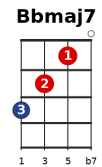

Little Talks • Of Monsters and Men

Intro

Dm Bbmaj7 F C
Hey!
Dm Bbmaj7 F C
Hey!
Dm Bbmaj7 F C
Hey!
Dm Bbmaj7 F C

Verso 1

Dm Bbmaj7 F
I don't like walking around this old and empty house.
Dm Bbmaj7 F
So hold my hand, I'll walk with you my dear
Dm Bbmaj7 F
The stairs creak as I sleep, it's keeping me awake
Dm Bbmaj7 F
It's the house telling you to close your eyes
Dm Bbmaj7 F
Some days I can't even dress myself.
Dm Bbmaj7 F
It's killing me to see you this way.

Pre-Estribillo

Dm Bbmaj7
'Cause though the truth may vary
F C Dm Bbmaj7 F C
this ship will carry our bodies safe to shore.

Dm Bbmaj7 F C
Hey!
Dm Bbmaj7 F C
Hey!
Dm Bbmaj7 F C
Hey!
Dm Bbmaj7 F C

Verso 2

Dm Bbmaj7 F
There's an old voice in my head that's holding me back
Dm Bbmaj7 F
Well tell her that I miss our little talks.
Dm Bbmaj7 F
Soon it will all be over, buried with our past

Pre-Estribillo

Dm Bbmaj7
'Cause though the truth may vary
F C Dm Bbmaj7 F C
this ship will carry our bodies safe to shore. Hey!

Estribillo

Dm Bbmaj7 F C
Don't listen to a word I say (Hey!)
Dm Bbmaj7 F C
The screams all sound the same. (Hey!)
Dm Bbm7
'Cause though the truth may vary
F C Dm Bbmaj7 F C
this ship will carry our bodies safe to shore