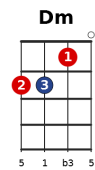

Little Talks • Of Monsters and Men

Intro

Dm Bbmaj7 F C
Hey!
Dm Bbmaj7 F C
Hey!
Dm Bbmaj7 F C
Hey!
Dm Bbmaj7 F C

Verso 1

Dm Bbmaj7 F
I don't like walking around this old and empty house.
Dm Bbmaj7 F
So hold my hand, I'll walk with you my dear
Dm Bbmaj7 F
The stairs creak as I sleep, it's keeping me awake
Dm Bbmaj7 F
It's the house telling you to close your eyes
Dm Bbmaj7 F
Some days I can't even dress myself.
Dm Bbmaj7 F
It's killing me to see you this way.

Pre-Estribillo

Dm Bbmaj7
'Cause though the truth may vary
F C Dm Bbmaj7 F C
this ship will carry our bodies safe to shore.

Dm Bbmaj7 F C
Hey!
Dm Bbmaj7 F C
Hey!
Dm Bbmaj7 F C
Hey!
Dm Bbmaj7 F C

Verso 2

Dm Bbmaj7 F
There's an old voice in my head that's holding me back
Dm Bbmaj7 F
Well tell her that I miss our little talks.
Dm Bbmaj7 F
Soon it will all be over, buried with our past